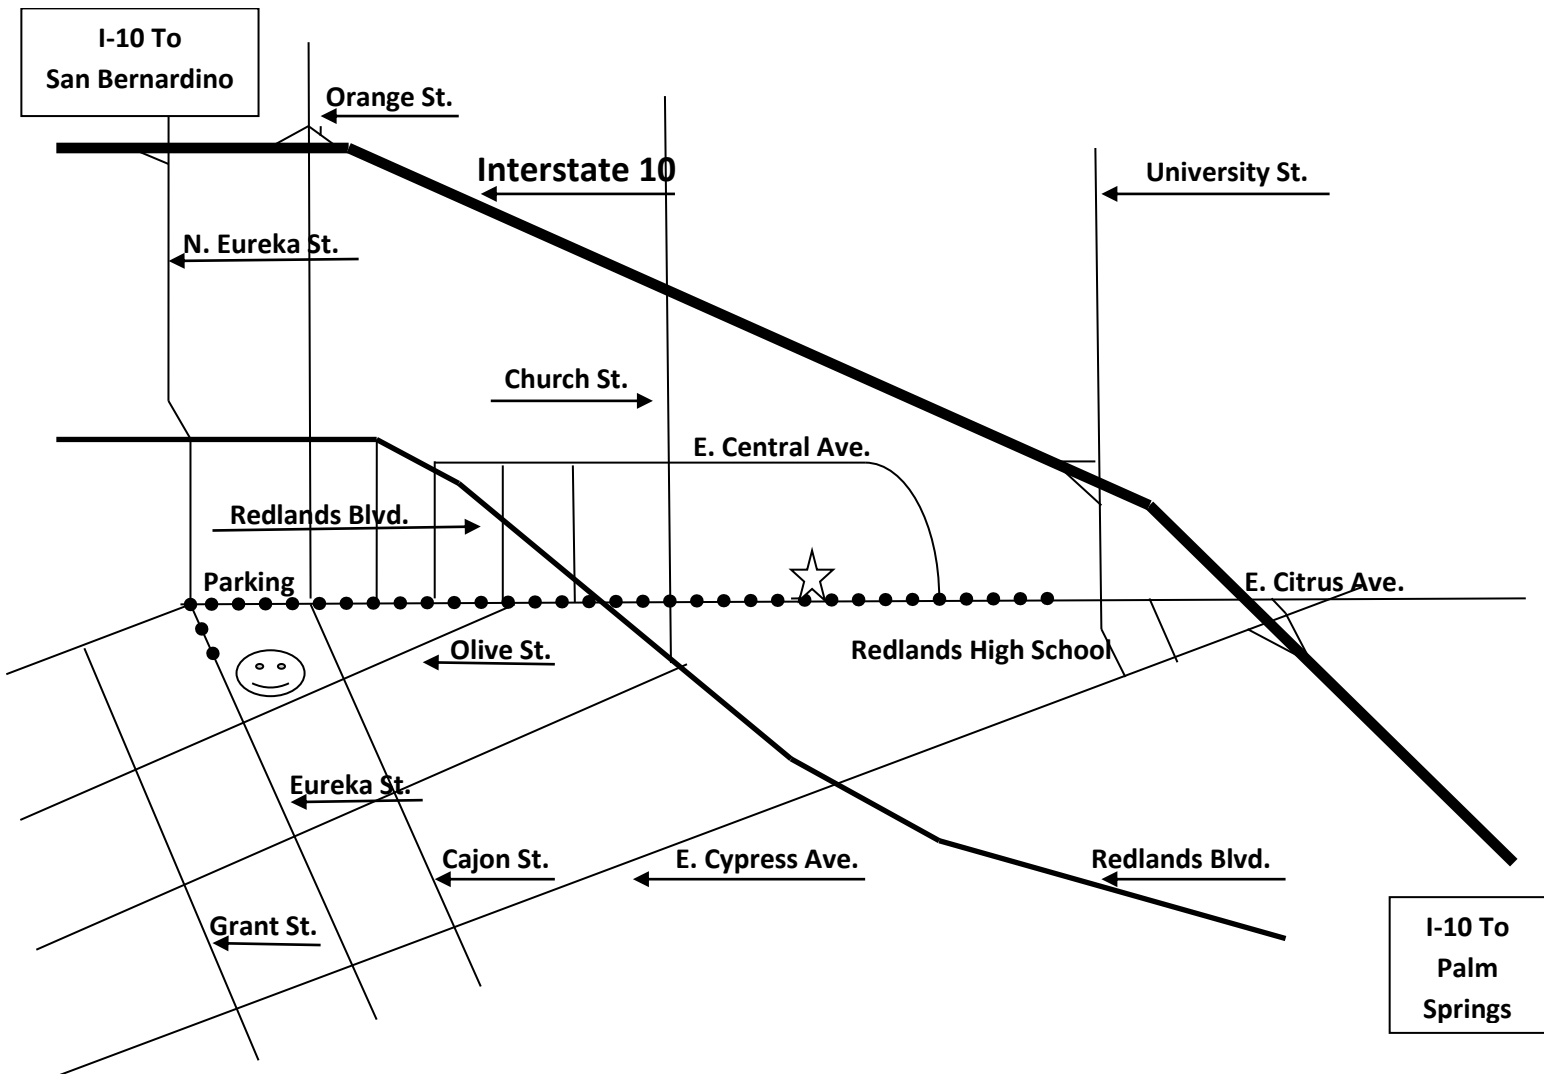

(Make checks payable to "Boy Scouts of America")

**TRAVELING WEST** – Exit Interstate 10 at Cypress Off Ramp. Turn left onto Cypress Ave at the Stop sign. The second street to the right is University St. Turn right on University St and proceed to Citrus Ave. Turn left onto Citrus Ave and drive down to the bus turn-out on right in front of football stadium. Unload your scouts and family members at the bus turn-out.

**TRAVELING EAST** – Exit Interstate 10 at the University Off Ramp. At the stop sign turn right on to University St, continue to Citrus Ave (first signal). Turn right onto Citrus Ave and unload your group about a quarter mile down Citrus Ave at the bus turn-out on right in front of football stadium.

Citrus Avenue will be closed after 9:30 AM so drop your youth and adults on University St and let them walk to bus turn-out.